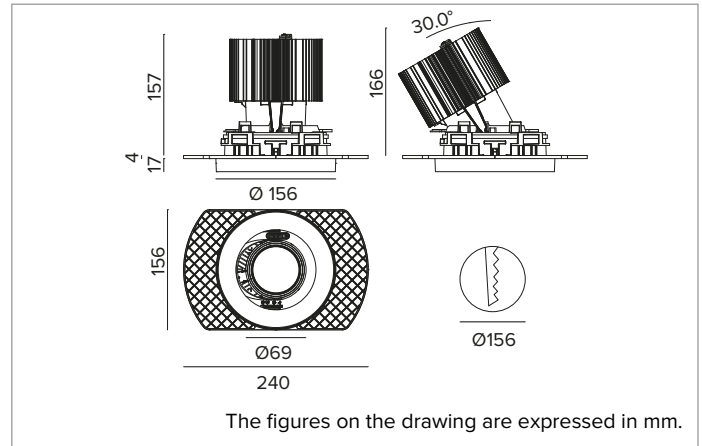

1T8593ELTR | CCTEVO ARCHITECTURAL 160

Adjustable recessed LED projector in a trimless version

		4000K	H(m)	D(m)	Emax(lx)	
		Ra90		22°		
		Fixture Power	74W	1	0.39	24664
		Source Flux	8118lm	2	0.77	6166
		Fixture Flux	5484lm	3	1.16	2740
		Efficacy	74lm/W	4	1.55	1542
TS1280	Imax=3038cd/klm	Imax	24664cd	5	1.94	987

CCT nominal: 4000K

Lifetime (L80/B10): >50000h tq +25°C

ILLUMINOTECHNICAL CHARACTERISTICS

SP - precision optics with a black silicone cut off ring. Version with a convex faceted highly reflective anodised aluminium reflector and a holographic diffusion filter. UGR<19 (EN 12464-1).

Optic: REFLECTOR

Beam angles: SP

Optical efficiency: 68%

Fixture flux: 5484lm

Luminous efficacy: 74lm/W

Photobiological safety: Compliant with RG1 low risk group

MECHANICAL CHARACTERISTICS

Die-cast white painted anodised aluminium body and dissipator. White colour cover. The optical unit can be adjusted up to 30° on the vertical plane with a mechanical beam locking system and a graduated scale, and 358° on the horizontal plane. Trimless version with a load-bearing element for installation and finishing in plasterboard.

Colour and finish: Plaster white

Weight: 1.55Kg

Version: TRIMLESS HO

Degree of protection: IP20 for recessed part

Degree of protection: IP40 for exposed part

ELECTRICAL CHARACTERISTICS

Integrated electronic ON-OFF driver.