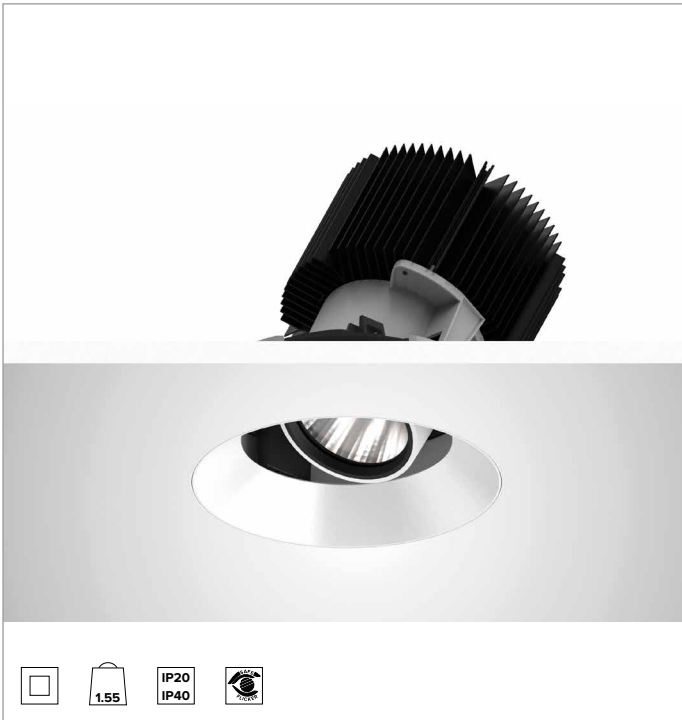

1T8593ELTR | CCTEVO ARCHITECTURAL 160

Adjustable recessed LED projector in a trimless version

		4000K	H(m)	D(m)	Emax(lx)	
		Ra90		22°		
		Fixture Power	74W	1	0.39	24664
		Source Flux	8118lm	2	0.77	6166
		Fixture Flux	5484lm	3	1.16	2740
		Efficacy	74lm/W	4	1.55	1542
TS1280	Imax=3038cd/klm	Imax	24664cd	5	1.94	987

CCT nominal: 4000K

Lifetime (L80/B10): >50000h tq +25°C

ILLUMINOTECHNICAL CHARACTERISTICS

SP - precision optics with a black silicone cut off ring. Version with a convex faceted highly reflective anodised aluminium reflector and a holographic diffusion filter. UGR<19 (EN 12464-1).

Optic: REFLECTOR

Beam angles: SP

Optical efficiency: 68%

Fixture flux: 5484lm

Luminous efficacy: 74lm/W

Photobiological safety: Compliant with RG1 low risk group

MECHANICAL CHARACTERISTICS

Die-cast white painted anodised aluminium body and dissipator. White colour cover. The optical unit can be adjusted up to 30° on the vertical plane with a mechanical beam locking system and a graduated scale, and 358° on the horizontal plane. Trimless version with a load-bearing element for installation and finishing in plasterboard.

Colour and finish: Plaster white

Weight: 1.55Kg

Version: TRIMLESS HO

Degree of protection: IP20 for recessed part

Degree of protection: IP40 for exposed part

ELECTRICAL CHARACTERISTICS

Integrated electronic ON-OFF driver.